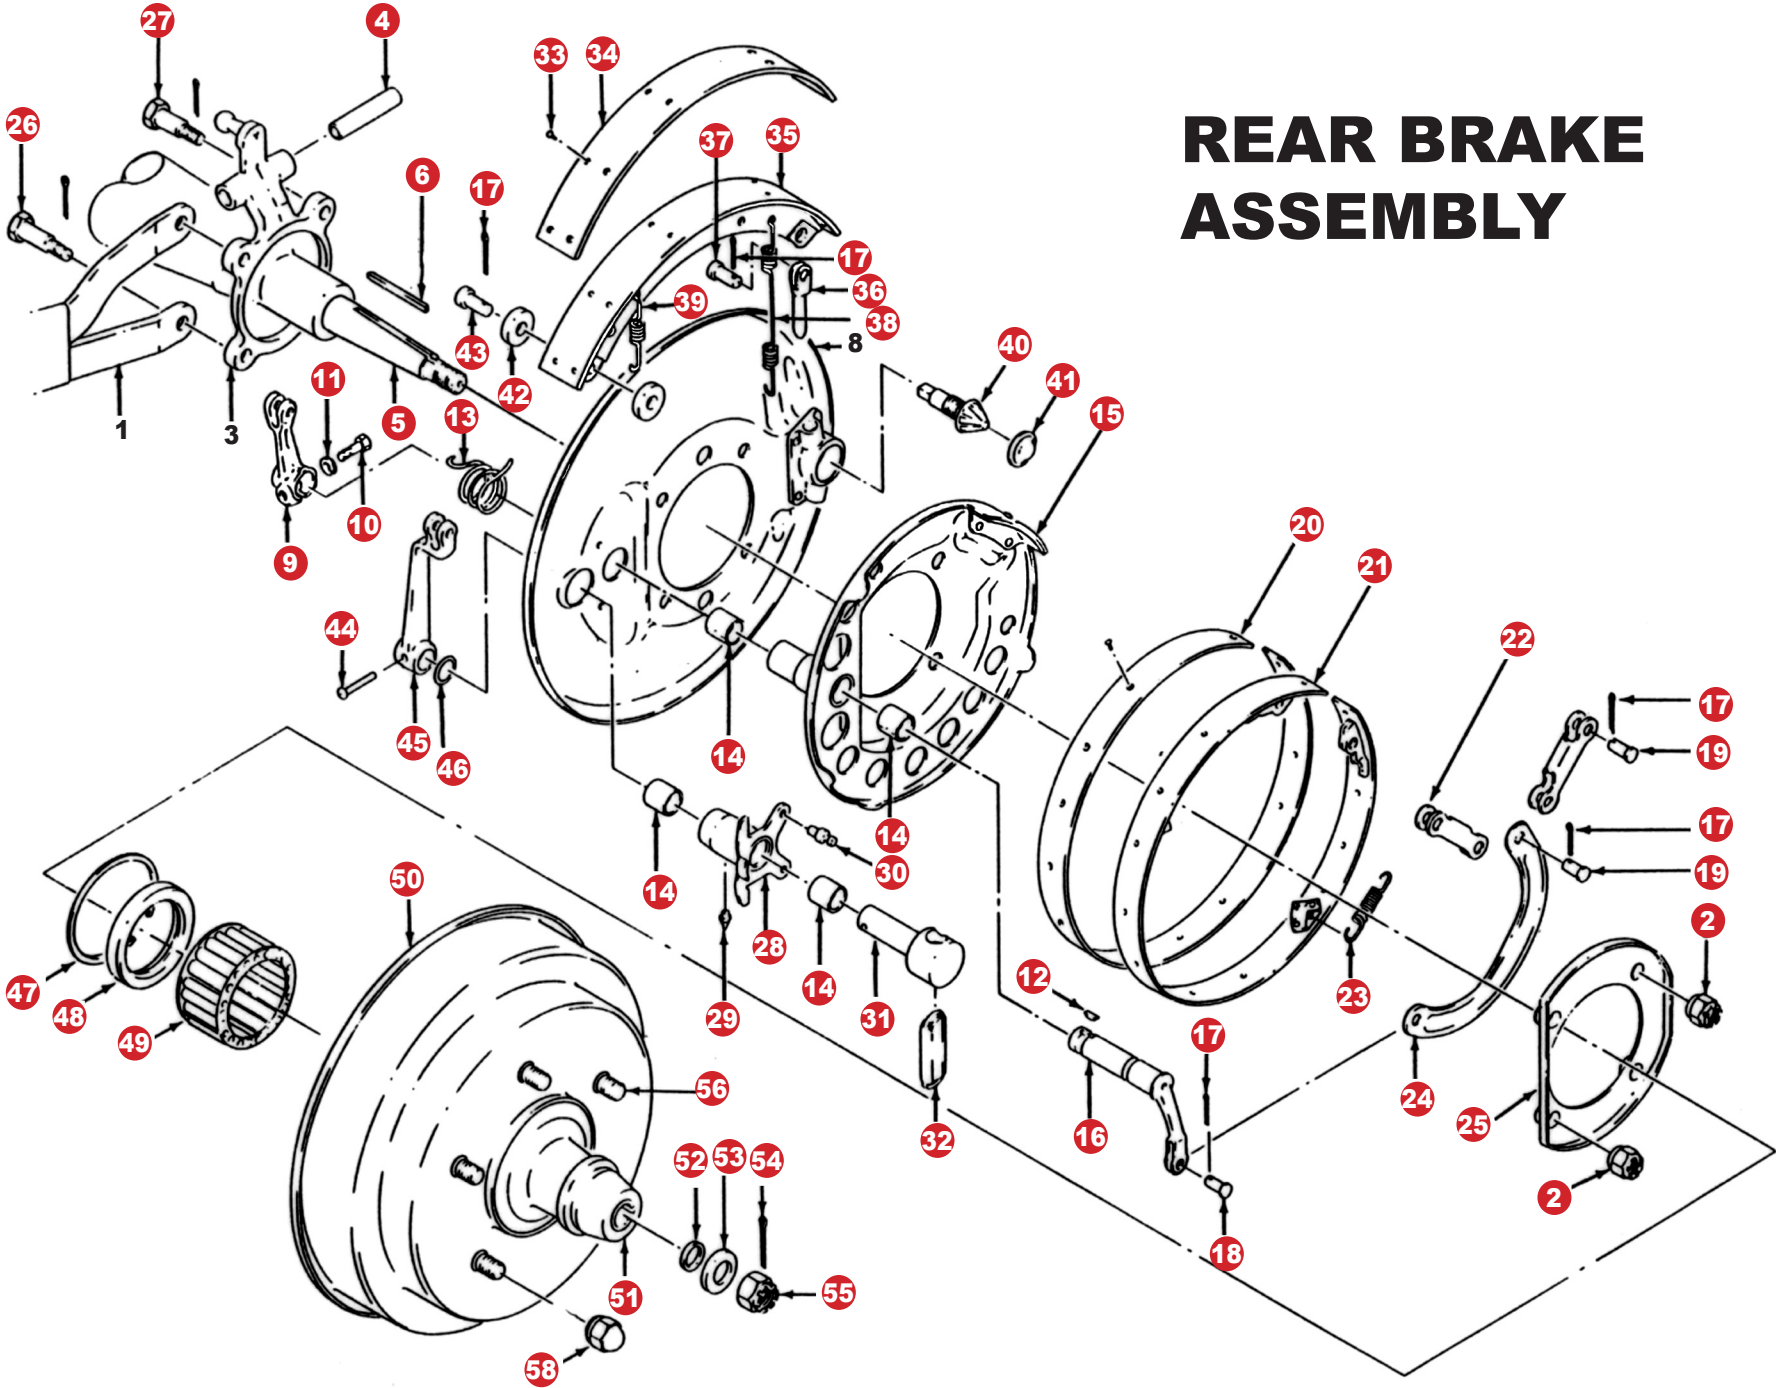

REAR BRAKE ASSEMBLY

CLICKING ON THE RED NUMBERS OR CIRCLES WILL TAKE YOU TO THE PRODUCT DESCRIPTION AND QUICK ORDER FORM

Index #	Part #	Description	No. Req'd.
1	Not Avail.	Radius Rod	1 pr.
2	A-2250	Backing Plate Nuts	8
3	Not Avail.	Axle Housing	2
4	A-4020	Rear Shackle Bushing	4
5	A-4235	Axle	2
6	A-4243	Axle Keys	2
7	A-4235-SH	Axle Shim (for worn hub or axle)	As Req'd
8	Not Avail.	Backing Plate	2
9	A-2642	Right Emergency Lever	1
9	A-2643	Left Emergency Lever	1
10,11,12	A-2644-S	Emergency Lever Mount Set	1 set
13	A-2646/47	Emergency Lever Springs	1 pr.
14	A-2227	Camshaft Bushing	8
15	A-2600/2601	Emergency Carrier Assembly	1 pr.
16	A-2636-A	Emergency Toggle Lever	2
17,18,19	A-2633-S	Toggle Lever Pin Set	1 set
20	A-2620	Emergency Brake Lining	1 set
21	A-2609	Emergency Brake Band	2
22	A-2628	Emergency Brake Toggle Link	4
23	A-2624	Emergency Brake Band Spring	4
24	A-2632	Emer. Brake Connecting Lever	2
25	A-2240-B	Rear Brake Grease Baffle	2
26	A-2248	Long Backing Plate Bolt	4
27	A-2249	Short Backing Plate Bolt	4
28	A-2011-BR	Rear Brake Track Assembly	1 set
29	A-353026	Press-In Grease Fitting	2
30	A-2013	Track Mounting Rivets	4
31	A-2231-A	Rear Brake Camshaft	2
32	A-2230	Brake Cam	2
33	A-2018-R	Brake Lining Rivet Kit	1 set
34	A-2021	Service Brake Lining	1 set
35	A-2019	Brake Shoe	8
36	A-2042	Brake Adjusting Shaft	8
37	A-2027	Brake Adjusting Shaft Pins	8
38	A-2035	Long Brake Spring	4
39	A-2036	Short Brake Spring	8
40	A-2041	Brake Adjusting Wedge	4
41	A-2041-C	Brake Adjusting Wedge Cap	4
42	A-2023	Brake Shoe Rollers	16
43	A-2045	Brake Shoe Roller Pins	8
44	A-2238	Camshaft Lever Pins	2
45	A-2235-C	Camshaft Levers	1 pr.
45	A-2236-C	Camshaft Levers	1 pr.
46	A-2087-S	Dust Ring Set	1 set
47	A-1180	Snap Ring	2
48	A-1175	Grease Seal	2
49	A-1225	Rear Wheel Bearing	2
50	A-1126	Rear Brake Drum	2
51	A-1115	Rear Wheel Hub	2
52	A-4244	Fiber Hub Washer	2
53	A-4244-SW	Steel Hub Washer	2
54	#37	Cotter Pins	1 set
55	A-4242	Rear Axle Nuts	2
56	A-1118	Rear Hub Bolts	10
57	A-1012-W	Wheel Nut Washer	As Req'd
58	A-1012-A	1928 Lug Nut (cad)	23
58	A-1012-B	Lug Nut (cad)	23
58	A-1012-C	Lug Nut (chrome)	23
58	A-1012-SS	Lug Nut (stainless)	23