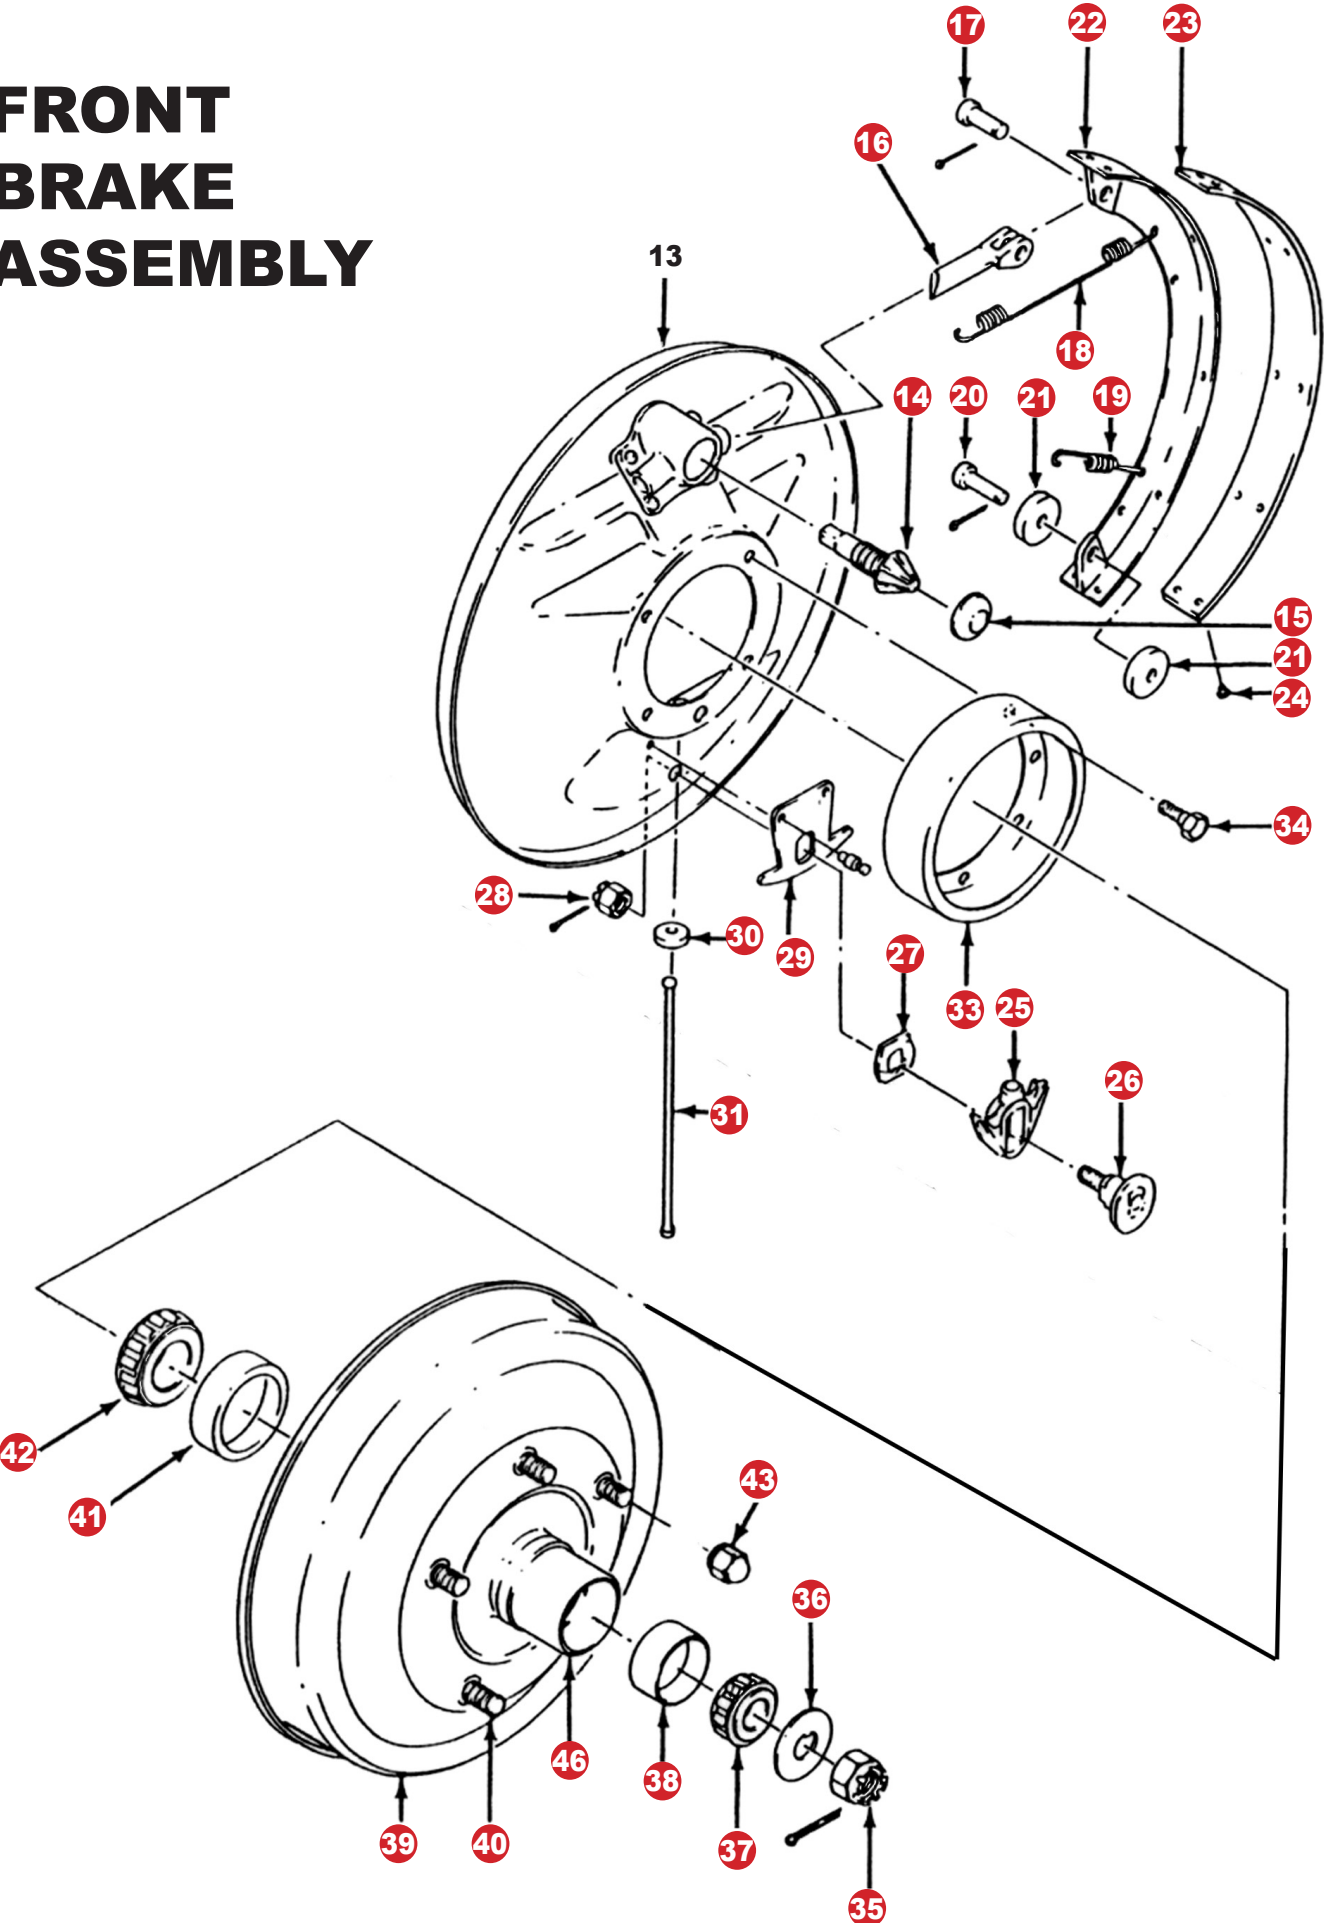

FRONT BRAKE ASSEMBLY

**CLICKING ON THE RED NUMBERS OR CIRCLES WILL TAKE YOU TO
THE PRODUCT DESCRIPTION AND QUICK ORDER FORM**

<u>Index #</u>	<u>Our Part #</u>	<u>Description</u>	<u>No. Required</u>
13	Not Avail.	Front Backing Plate Assembly	2
14	A-2041	Brake Adjusting Wedge	4
15	A-2041-C	Brake Adjusting Wedge Cap	4
16	A-2042	Brake Adjusting Shaft	8
17	A-2027	Adjusting Shaft Pins	8
18	A-2035	Long Brake Spring	4
19	A-2036	Short Brake Spring	8
20	A-2045	Roller Pins	8
21	A-2023	Brake Shoe Roller	16
22	A-2019	Brake Shoe	8
23	A-2021	Service Brake Lining	8
24	A-2018-R	Brake Lining Rivet Kit	1
25	A-2050	Front Brake Wedge	2
26	A-2051	Front Brake Wedge Stud	2
27	A-2052	Wedge Stud Washer (Included with our A-2051)	2
28	A-2051-MB	Wedge Stud Mount Kit (2 nuts, 2 keys)	1st
29	A-2011-A	Front Brake Tracks	1st
30	A-3121	Small King Pin Felt	2
31	A-2075	Front Brake Operating Pin	2
32	A-2075-SH	Operating Pin Shim (takes up slack from worn areas)	As Req'd.
33	A-2060	Front Brake Grease Baffle	2
34	A-2011-MB	Backing Plate Mounting Kit (does both sides)	1st
35	A-1193	Front Axle Castle Nuts	2
36	A-1195	Front Bearing Retainer Washers	2
37	A-1216	Front Hub Outer Bearing	2
38	A-1217	Front Hub Outer Bearing Race	2
39	A-1125	Front Brake Drum	2
40	A-1107	Front Wheel Studs	10
41	A-1202	Front Hub Inner Race	2
42	A-1201	Front Hub Inner Bearing	2
43	A-1012-A	1928 Lug Nut (cad)	23
43	A-1012-B	Lug Nut (cad)	23
43	A-1012-C	Lug Nut (chrome)	23
43	A-1012-SS	Lug Nut (stainless)	23
44	A-1012-W	Wheel Nut Washer (only to be used for worn wheels)	As Req'd.
46	A-1105	Front Wheel Hub	2

Note:: In the 'No. Required' column of this chart, we have indicated the total number required for both front and rear wheels.